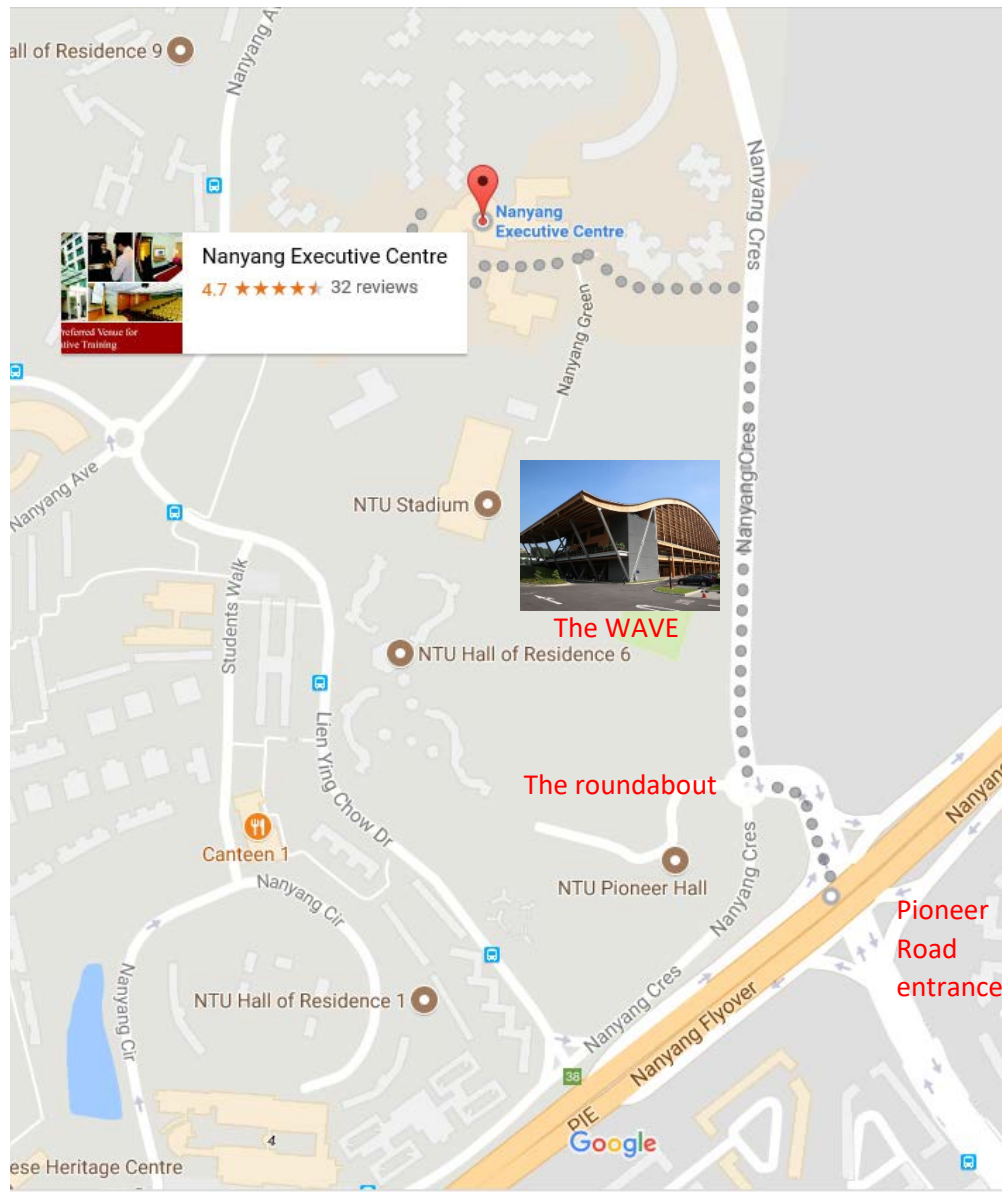

## Route map to NEC by taxi

Instruct the taxi to enter the university campus from **the Pioneer Road entrance**.

At the roundabout, turn right into **Nanyang Crescent**.

Immediately after the multi-purpose sports hall called **the WAVE**, turn left into the car park.

About 100 m ahead on the right will be **NEC**.