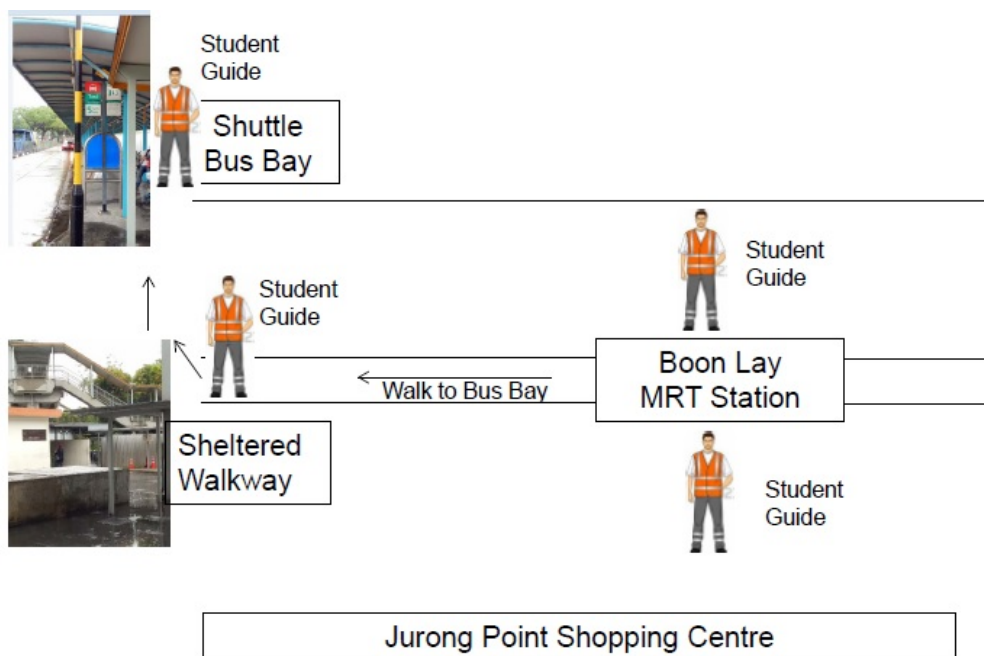

Option 3: Others (from Boon Lay MRT Station to NIE & back)

For participants who take the train from other MRT stations, alight at Boon Lay MRT Station, and take the complimentary shuttle service from Boon Lay MRT Station to NIE Car Park 7 (see shuttle service schedule below).

DAY / DATE	TIME	PICK-UP LOCATION TO DESTINATION
18 July 2017 Tuesday	08:00hrs	Boon Lay MRT Station to NIE Car Park 7
	08:20hrs	Boon Lay MRT Station to NIE Car Park 7
	18:10hrs	NIE Car Park 7 to Boon Lay MRT Station
	18:30hrs	NIE Car Park 7 to Boon Lay MRT Station
19 July 2017 Wednesday	08:00hrs	Boon Lay MRT Station to NIE Car Park 7
	08:20hrs	Boon Lay MRT Station to NIE Car Park 7
	18:10hrs	NIE Car Park 7 to Boon Lay MRT Station
	18:30hrs	NIE Car Park 7 to Boon Lay MRT Station
20 July 2017 Thursday	08:00hrs	Boon Lay MRT Station to NIE Car Park 7
	08:20hrs	Boon Lay MRT Station to NIE Car Park 7
21 July 2017 Friday	08:00hrs	Boon Lay MRT Station to NIE Car Park 7
	08:20hrs	Boon Lay MRT Station to NIE Car Park 7
22 July 2017 Saturday	08:00hrs	Boon Lay MRT Station to NIE Car Park 7
	08:20hrs	Boon Lay MRT Station to NIE Car Park 7

Directions to Shuttle Bus Bay from Boon Lay MRT Station

Student helpers (in traffic vest with PME41 label) will be stationed at Boon Lay MRT to guide you to the pick-up/drop-off point.