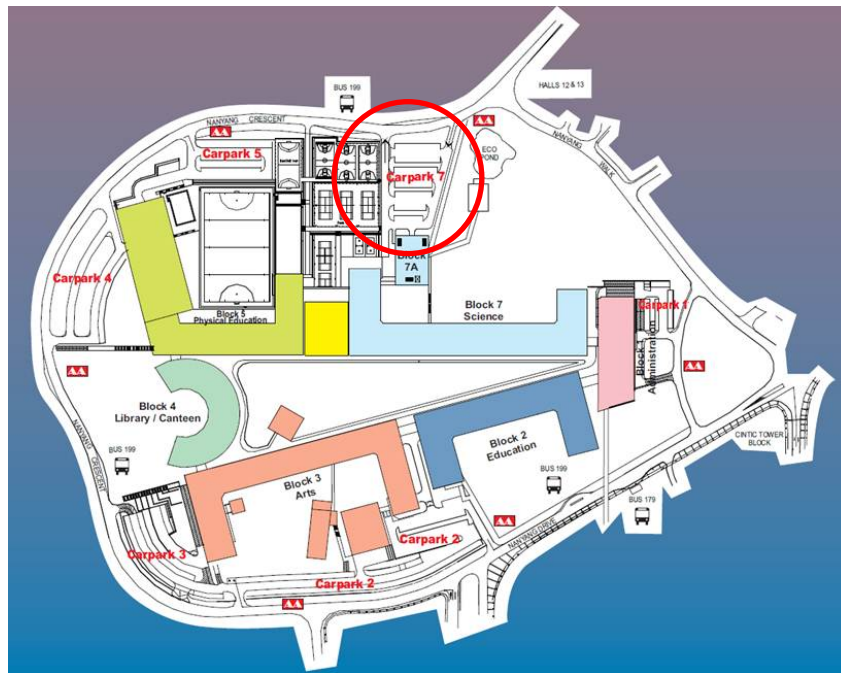

Hotel: Park Hotel (Alexandra) pick-up/drop-off point as advised by hotel management

NIE: Pick-up/Drop-off point is located at NIE Car Park 7 (shown below):

Follow signages that provide directions between NIE Car Park 7 and LT1 Foyer

**Directions to Shuttle Bus Bay from Boon Lay MRT Station**

Student helpers (in traffic vest with PME41 label) will be stationed at Boon Lay MRT to guide you to the pick-up/drop-off point.

The Shuttle Bus Bay at Boon Lay Station looks like this:

NIE: Pick-up/Drop-off point is located at NIE Car Park 7 (shown below):

Follow signages that provide directions between NIE Car Park 7 and LT1 Foyer