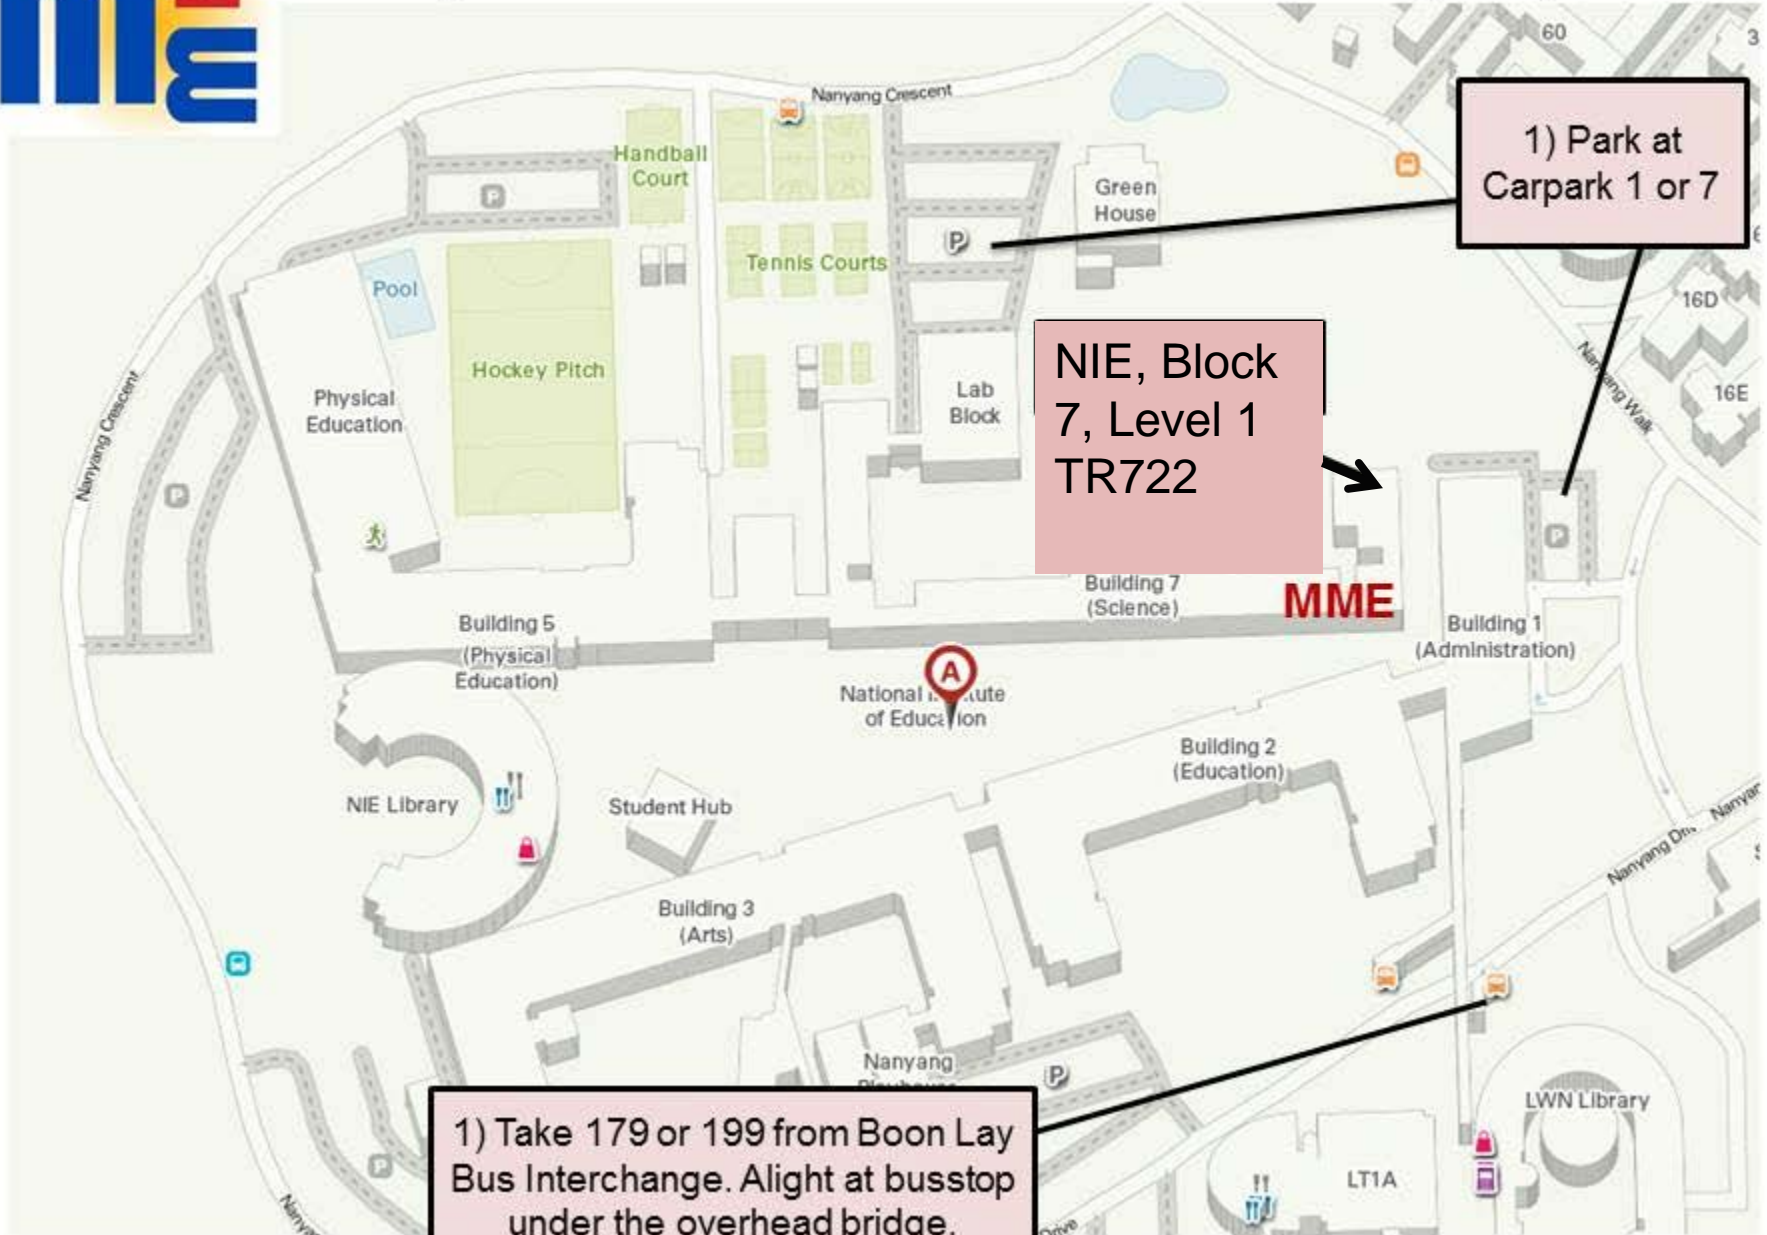

Getting to Mathematics and Mathematics Education (MME)

1) Park at Carpark 1 or 7

NIE, Block 7, Level 1 TR722

1) Take 179 or 199 from Boon Lay Bus Interchange. Alight at busstop under the overhead bridge.